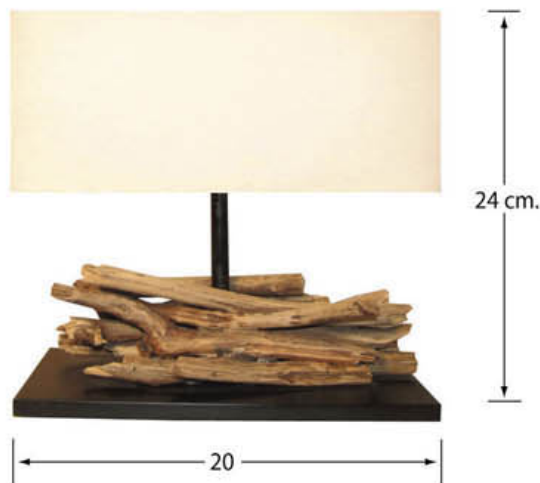

www.mbaproduct.com

MBA Product
KIDS COLLECTION 2010

KD-07 Drift wood

Color : Natural
Material : Drift wood
Dimension of Lamp : 12 x 20 x 24 cm.
Total Height 24 cm.
Lampshade : OB 22 x 12 x 12 cm.
Lampshade Fabric : Cotton Ecru or Brown
Packing : Carton Box
(Lampshade + Lampbase pack 12 by 1)
Packing Dimension : 51 x 38 x 45 cm. (0.087 CBM)