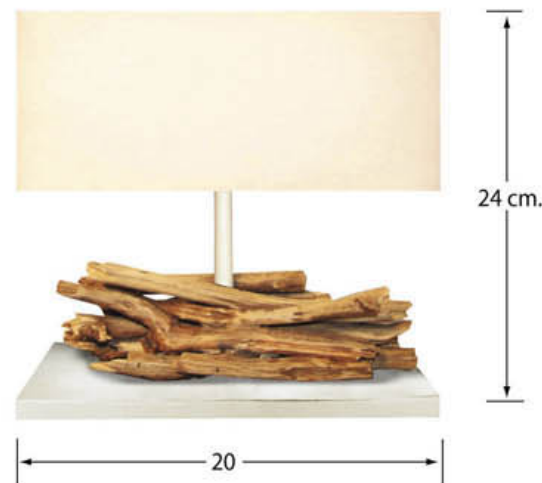

KD-06 Drift wood White base

Color : Natural
Material : Drift wood
Dimension of Lamp : 12 x 12 x 35 cm.
Total Height 35 cm.
Lampshade : CU 14 x 14 x 14 cm.
Lampshade Fabric : Cotton Ecrú or Brown
Packing : Carton Box
(Lampshade + Lampbase pack 12 by 1)
Packing Dimension : 50 x 35 x 45 cm. (0.079 CBM)

KD-11 Coconut 3 Balls

Color : Natural
Material : Nut
Dimension of Lamp : 13 x 13 x 39 cm.
Total Height 39 cm.
Lampshade : CY 18 x 15 cm.
Lampshade Fabric : Cotton Ecrú or Brown
Packing : Carton Box
(Lampshade + Lampbase pack 12 by 1)
Packing Dimension : 43 x 62 x 71 cm. (0.189 CBM)

AVAILABLE IN ALL COUNTRY EXCEPT FRANCE

www.mbaproduct.com

MBA Product
KIDS COLLECTION 2010

KD-07 Drift wood

Color : Natural
Material : Drift wood
Dimension of Lamp : 12 x 20 x 24 cm.
Total Height 24 cm.
Lampshade : OB 22 x 12 x 12 cm.
Lampshade Fabric : Cotton Ecru or Brown
Packing : Carton Box
(Lampshade + Lampbase pack 12 by 1)
Packing Dimension : 51 x 38 x 45 cm. (0.087 CBM)

KD-07 Drift wood White base

Color : Natural
Material : Drift wood
Dimension of Lamp : 12 x 20 x 24 cm.
Total Height 24 cm.
Lampshade : OB 22 x 12 x 12 cm.
Lampshade Fabric : Cotton Ecru or Brown
Packing : Carton Box
(Lampshade + Lampbase pack 12 by 1)
Packing Dimension : 51 x 38 x 45 cm. (0.087 CBM)