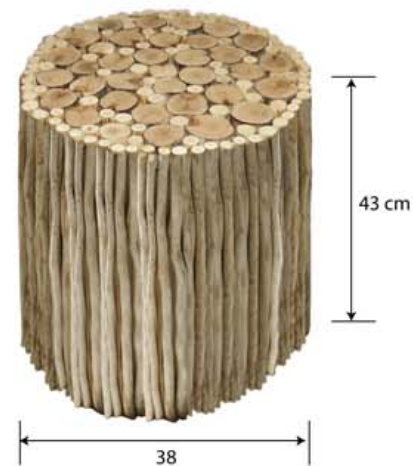

Furniture Collection

www.mbaproduct.com

Model Name : Stool Euca White
Fur 50 x 33

Color : Natural with White Fur
Material : Euca wood and syntatic fur
Dimension of Stool : 33 x 33 x 50 cm.
Total Height 50 cm.
Packing : Carton Box
Packing Dimension : 40 x 40 x 57 cm. (0.091 CBM)

Model Name : Stool Euca White
Fur 60 x 33

Color : Natural with White Fur
Material : Euca wood and syntatic fur
Dimension of Stool: 33 x 33 x 60 cm.
Total Height 60 cm.
Packing : Carton Box
Packing Dimension : 40 x 40 x 67 cm. (0.107 CBM)

Furniture Collection

www.mbaproduct.com

Model Name : Large Round Table

Color : Bleached
Material : Drift wood
Dimension of Table : 60 x 60 x 74 cm.
Packing : Carton Box (Pack 1 by 1)
Packing Dimension : 67 x 67 x 81 cm. (0.363 CBM)

Model Name : 4 Holes Stool 30/45

Color : Natural
Material : Acacia wood
Dimension of Stool : 30 x 30 x 45 cm.
Packing : Carton Box (Pack 1 by 1)
Packing Dimension : 37 x 37 x 52 cm. (0.071 CBM)

Model Name : 2 Holes Stool 30/45