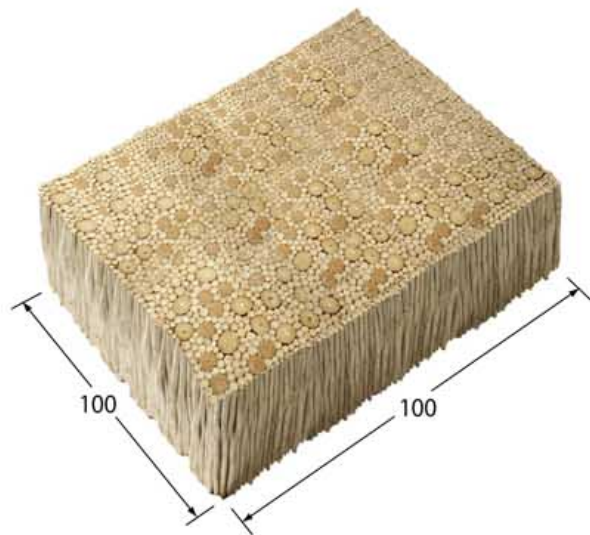

Furniture Collection

www.mbaproduct.com

**Model Name : Drift Wood
Table 100 x 100**

Color : Bleached
Material : Drift wood
Dimension of Table : 100 x 100 x 55 cm.
Packing : Wooden Crate (Pack 1 by 1)
Packing Dimension : 110 x 110 x 70 cm. (0.700 CBM)