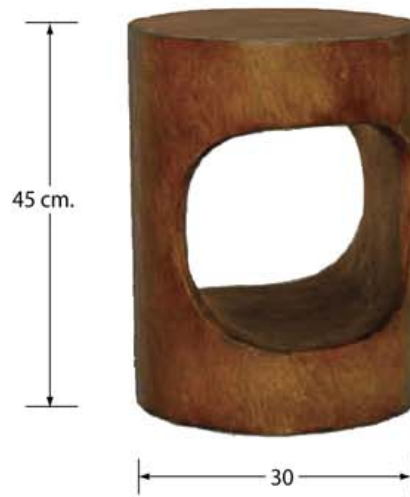

Model Name : Bois Flotte Stool 38/45

Color : Natural
Material : Euca wood
Dimension of Stool : 38 x 38 x 45 cm.
Packing : Carton Box (Pack 1 by 1)
Packing Dimension : 45 x 45 x 52 cm. (0.105 CBM)

Model Name : Drift Wood Stool 38/45

Color : Bleached
Material : Drift wood
Dimension of Stool : 38 x 38 x 45 cm.
Packing : Carton Box (Pack 1 by 1)
Packing Dimension : 45 x 45 x 52 cm. (0.105 CBM)

Furniture Collection

MBA
PRODUCT

www.mbaproduct.com

Model Name : 4 Holes Stool 30/45

Color : Natural
Material : Acacia wood
Dimension of Stool : 30 x 30 x 45 cm.
Packing : Carton Box (Pack 1 by 1)
Packing Dimension : 37 x 37 x 52 cm. (0.071 CBM)

Model Name : 2 Holes Stool 30/45

Color : Natural
Material : Acacia wood
Dimension of Stool : 30 x 30 x 45 cm.
Packing : Carton Box (Pack 1 by 1)
Packing Dimension : 37 x 37 x 52 cm. (0.071 CBM)

Model Name : 3 Legs Stool 30/45

Color : Natural
Material : Acacia wood
Dimension of Stool : 30 x 30 x 45 cm.
Packing : Carton Box (Pack 1 by 1)
Packing Dimension : 37 x 37 x 52 cm. (0.071 CBM)