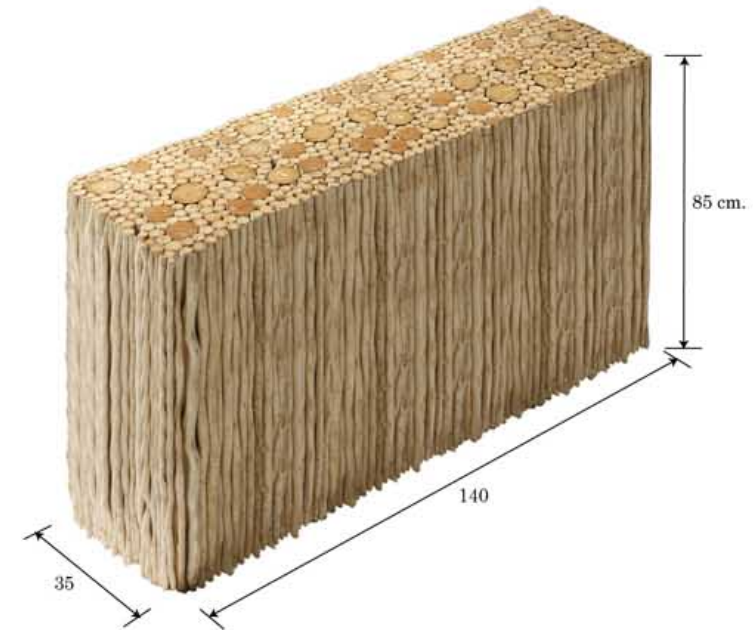

Model Name : Drift Wood Console

Color : Bleached
Material : Drift wood
Dimension of Console : 140 x 35 x 85 cm.
Packing : Wooden Crate (Pack 1 by 1)
Packing Dimension : 150 x 50 x 95 cm. (0.712 CBM)