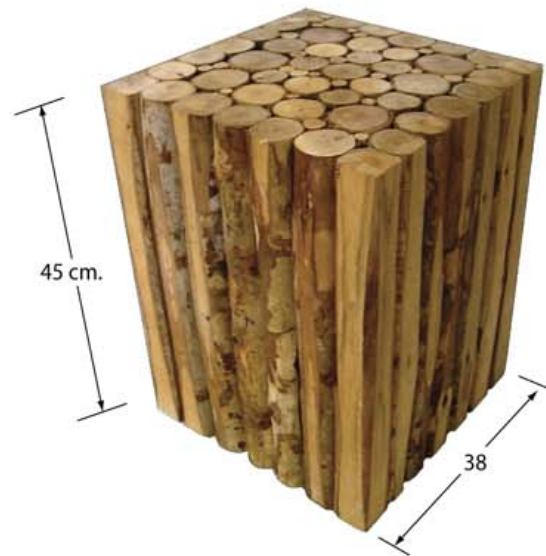

Model Name : Stool Euca White
Fur 60 x 33

Color : Natural with White Fur
Material : Euca wood and syntatic fur
Dimension of Stool: 33 x 33 x 60 cm.
Total Height 60 cm.
Packing : Carton Box
Packing Dimension : 40 x 40 x 67 cm. (0.107 CBM)

Model Name : Drift Wood Console

Color : Bleached
Material : Drift wood
Dimension of Console : 140 x 35 x 85 cm.
Packing : Wooden Crate (Pack 1 by 1)
Packing Dimension : 150 x 50 x 95 cm. (0.712 CBM)

Furniture Collection

www.mbaproduct.com

Model Name : 4 Legs Stool 33/45

Color : Natural
Material : Acacia wood
Dimension of Stool : 33 x 33 x 45 cm.
Packing : Carton Box (Pack 1 by 1)
Packing Dimension : 40 x 40 x 52 cm. (0.083 CBM)

Model Name : Bois Flotte Stool 38/45

Color : Natural
Material : Euca wood
Dimension of Stool : 38 x 38 x 45 cm.
Packing : Carton Box (Pack 1 by 1)
Packing Dimension : 45 x 45 x 52 cm. (0.105 CBM)

Model Name : Drift Wood Stool 38/45