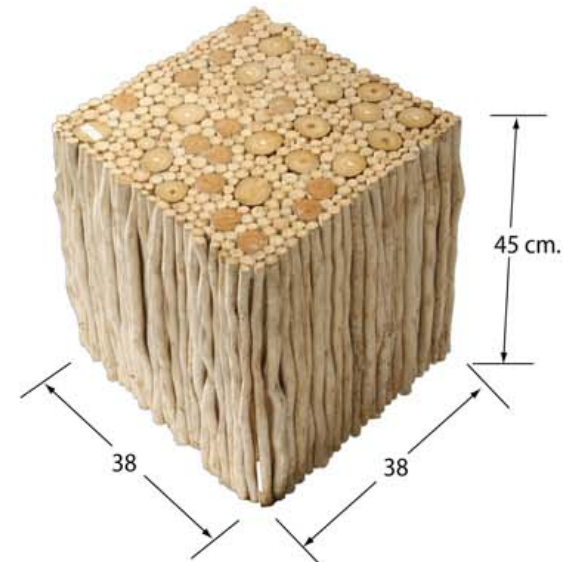

Model Name : Stool Euca White
Fur 60 x 33

Color : Natural with White Fur
Material : Euca wood and syntatic fur
Dimension of Stool: 33 x 33 x 60 cm.
Total Height 60 cm.
Packing : Carton Box
Packing Dimension : 40 x 40 x 67 cm. (0.107 CBM)

Model Name : Drift Wood Console

Color : Bleached
Material : Drift wood
Dimension of Console : 140 x 35 x 85 cm.
Packing : Wooden Crate (Pack 1 by 1)
Packing Dimension : 150 x 50 x 95 cm. (0.712 CBM)

Furniture Collection

www.mbaproduct.com

Model Name : 4 Legs Stool 33/45

Color : Natural
Material : Acacia wood
Dimension of Stool : 33 x 33 x 45 cm.
Packing : Carton Box (Pack 1 by 1)
Packing Dimension : 40 x 40 x 52 cm. (0.083 CBM)

Model Name : Bois Flotte Stool 38/45

Color : Natural
Material : Euca wood
Dimension of Stool : 38 x 38 x 45 cm.
Packing : Carton Box (Pack 1 by 1)
Packing Dimension : 45 x 45 x 52 cm. (0.105 CBM)

Model Name : Drift Wood Stool 38/45