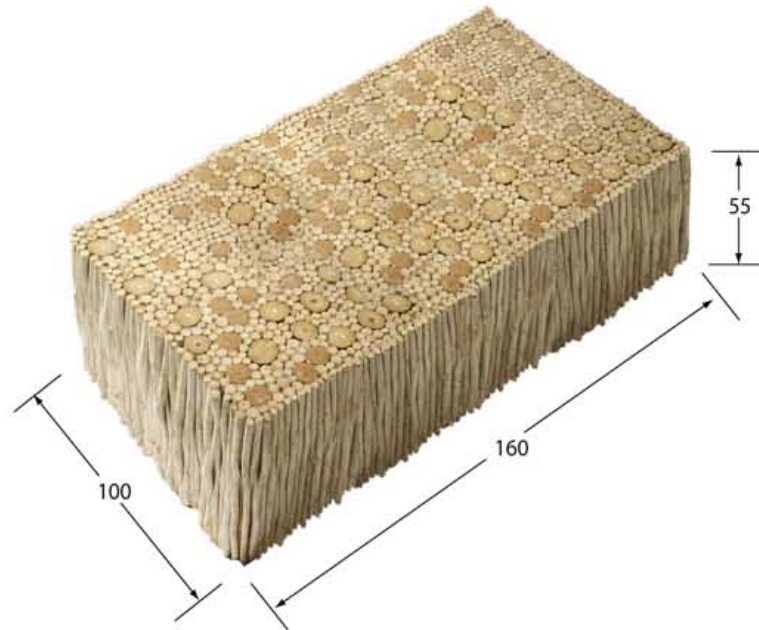

Furniture Collection

www.mbaproduct.com

Model Name : Stool Euca White
Fur 50 x 33

Color : Natural with White Fur
Material : Euca wood and syntatic fur
Dimension of Stool : 33 x 33 x 50 cm.
Total Height 50 cm.
Packing : Carton Box
Packing Dimension : 40 x 40 x 57 cm. (0.091 CBM)

Model Name : Stool Euca White
Fur 60 x 33

Color : Natural with White Fur
Material : Euca wood and syntatic fur
Dimension of Stool: 33 x 33 x 60 cm.
Total Height 60 cm.
Packing : Carton Box
Packing Dimension : 40 x 40 x 67 cm. (0.107 CBM)

Model Name : Stool Round

Color : Bleached
Material : Drift wood
Dimension of Stool : 38 x 38 x 43cm.
Packing : Carton Box (Pack 1 by 1)
Packing Dimension : 45 x 45 x 50 cm. (0.101 CBM)

Furniture Collection

www.mbaproduct.com

**Model Name : Drift Wood
Table 100 x 100**

Color : Bleached
Material : Drift wood
Dimension of Table : 100 x 100 x 55 cm.
Packing : Wooden Crate (Pack 1 by 1)
Packing Dimension : 110 x 110 x 70 cm. (0.700 CBM)