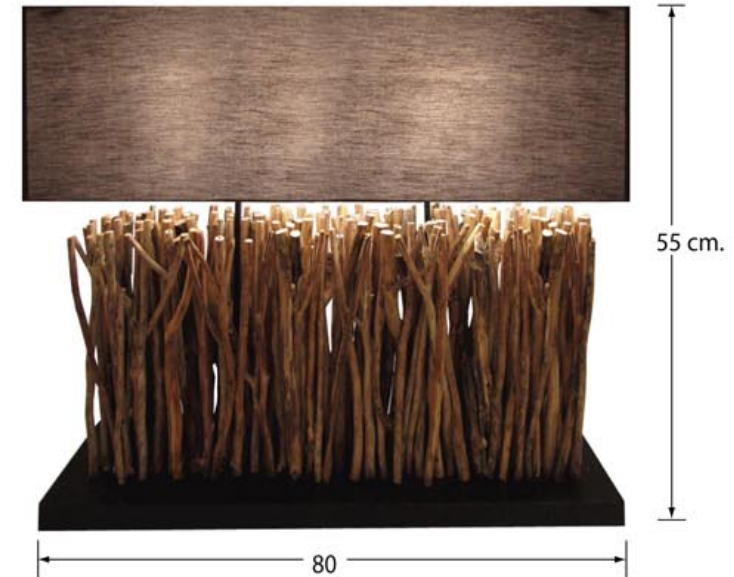

Forest Drift Wood 80/25

Color : Natural
Material : Drift Wood
Dimension of Lamp : 25 x 80 x 55 cm.
Total Height 55 cm
Lampshade : OB 25 x 80 x 25 cm.
Base Available : Wooden base 2 cm.
Brown or White
Lampshade Fabric : Cotton Brown, Ecrú or Jute
Packing : Carton Box
(Lampshade + Lampbase pack 1 by 1)
Packing Dimension : 31 x 86 x 54 cm. (0.144 CBM)